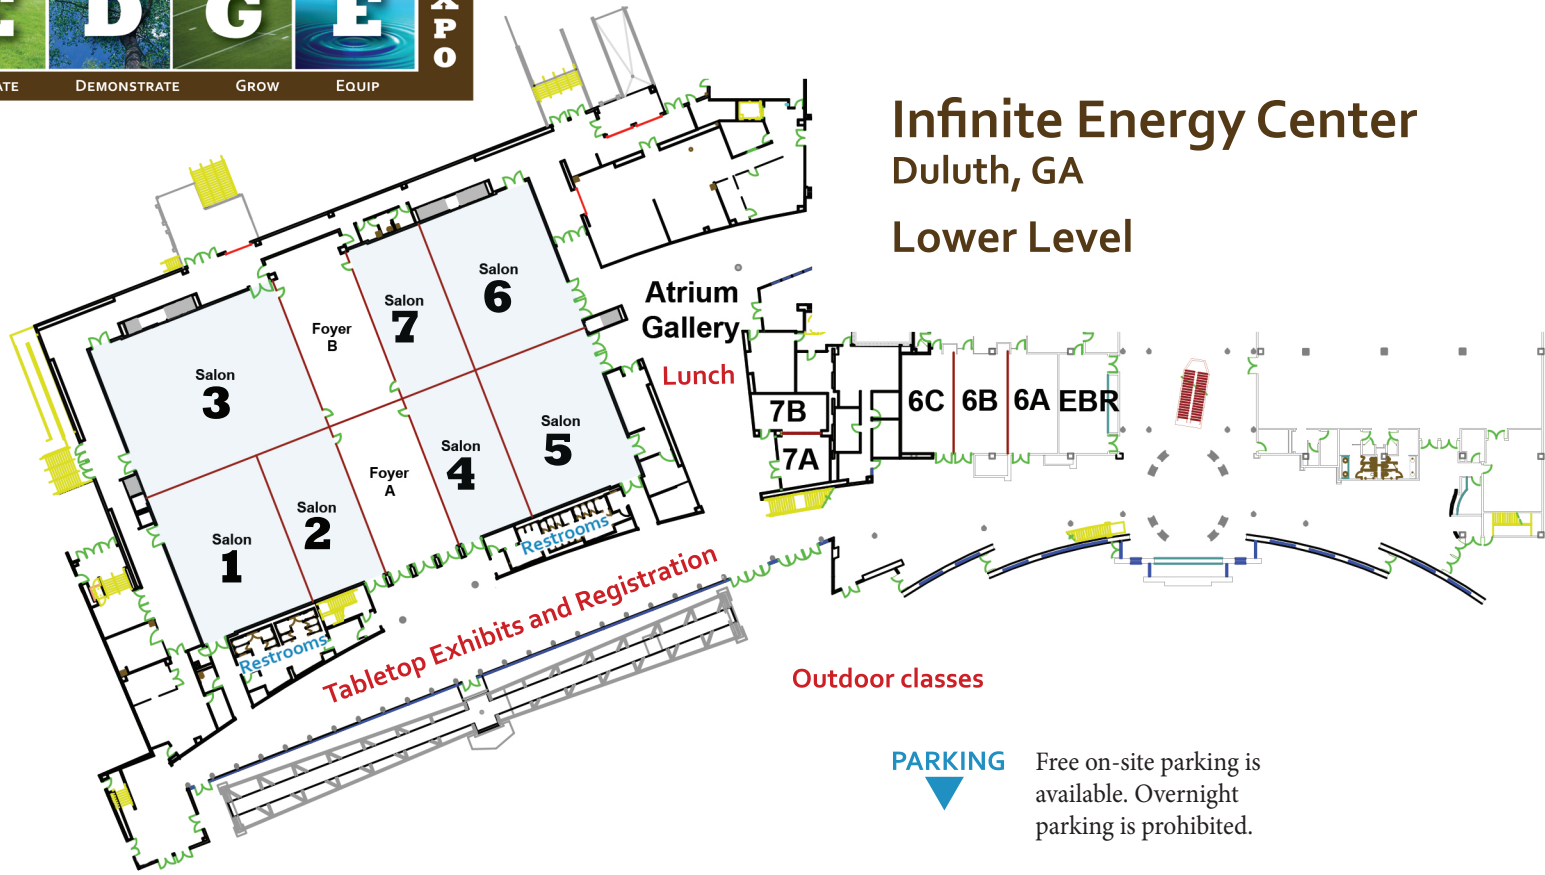

Infinite Energy Center Duluth, GA Lower Level

PARKING Free on-site parking is available. Overnight parking is prohibited.

Where to go

Infinite Energy Center

6400 Sugarloaf Parkway
Duluth GA 30097
770.813.7500

Traveling north on I-85, take Exit 108, Sugarloaf Parkway. Turn right, go under I-85 and cross over Satellite Blvd. The Infinite Energy Center will be on your left.

Traveling south on I-85, take Exit 108, Sugarloaf Parkway. Turn right and cross over Satellite Boulevard. The Infinite Energy Center will be on your left.