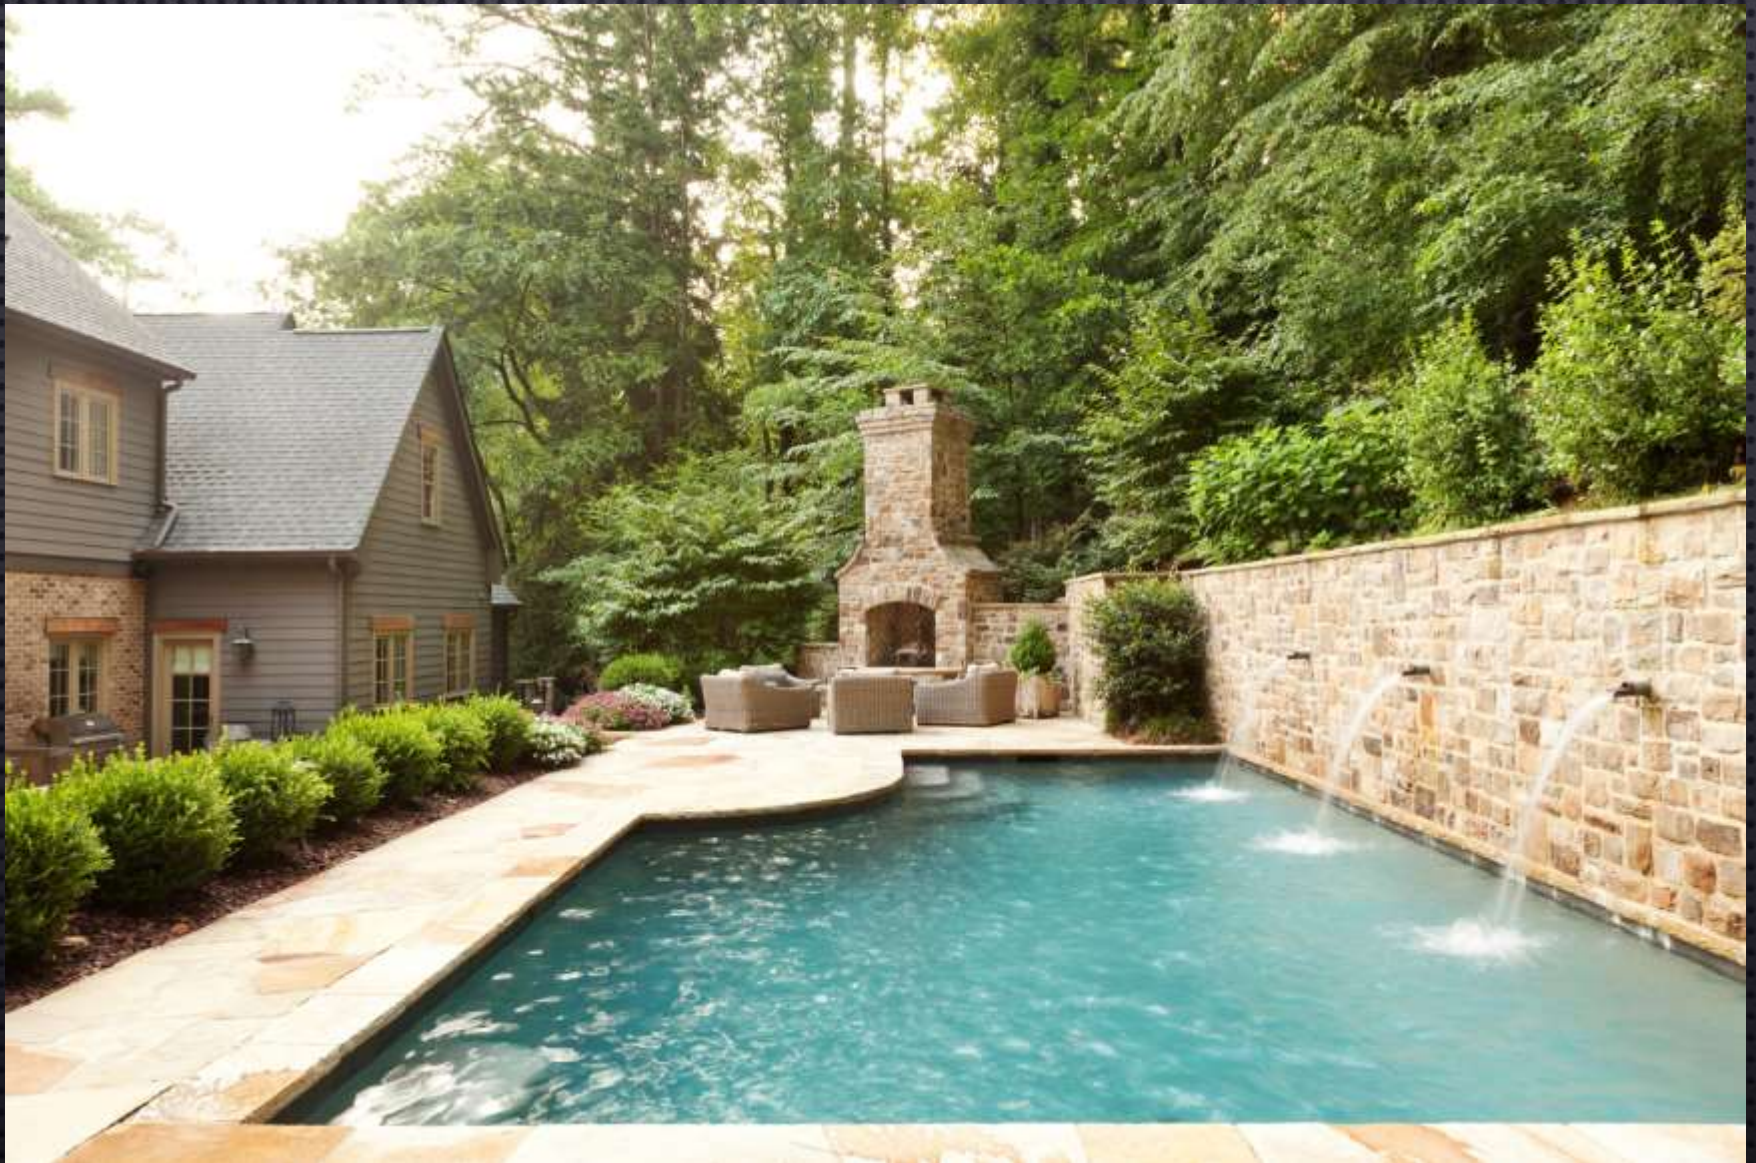

4 Design/Build/Installation: Residential, over $150,000

Ed Castro Landscape | Reed Residence