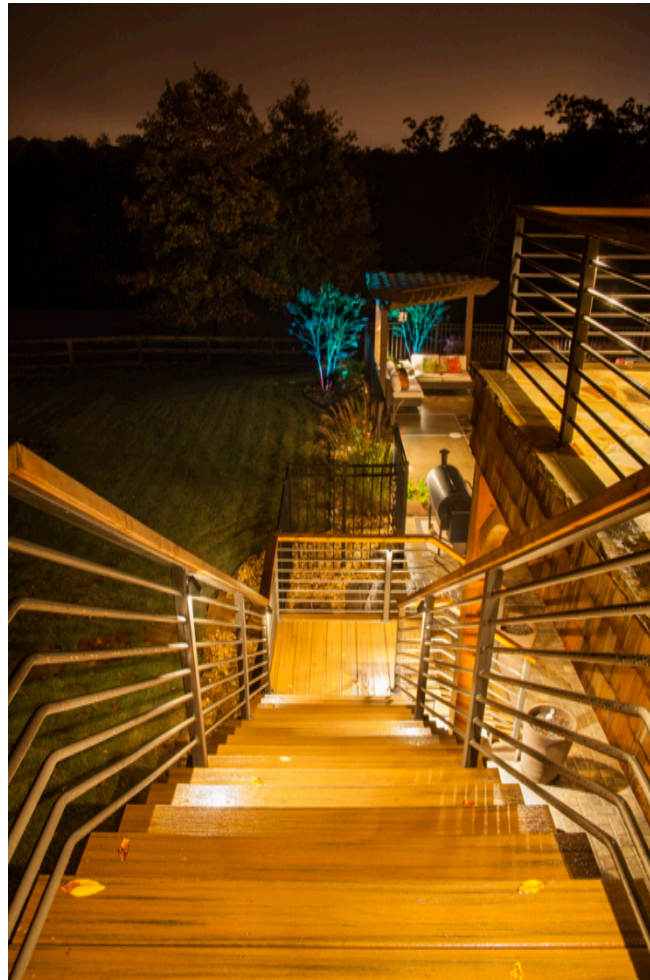

Heath Residence – The Outdoor Lights

Nighttime lighting ramps up the fun factor for entertaining.

Heath Residence – The Outdoor Lights

The bar area is one of many separate areas that we were asked to enhance.

Heath Residence – The Outdoor Lights

Once the lighting installation was complete, we walked the property with the client to make adjustments.

Heath Residence – The Outdoor Lights

An added challenge was coordination with the various trades to ensure proper timing for our rough-in and finish work. Timing is important to get sleeves and wiring run prior to ground materials such as concrete being poured, and decking and walls finished to create a seamless final product.

Heath Residence – The Outdoor Lights

And what a transformation lighting makes – adding color takes it to another level.

Heath Residence – The Outdoor Lights

Lighting is not only for aesthetics, but for safety, too.

Heath Residence – The Outdoor Lights

This complicated project included the stairs, which look fantastic and provide a safe transition to the lower area. Look at more bright colorful lighting in the crepe myrtles at the end of the walkway.