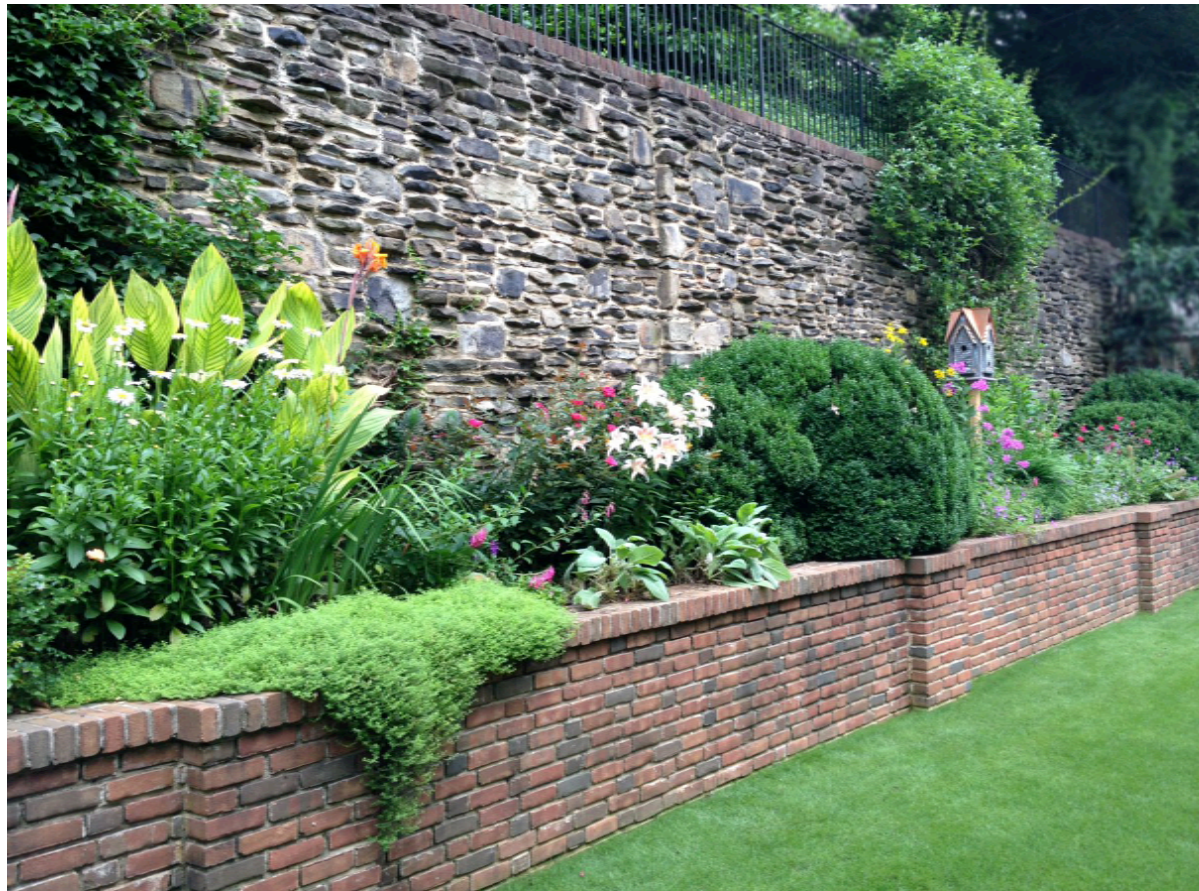

Atlanta Garden Maintenance – Floralis Garden Design

All aspects of this property's weekly maintenance services are managed by our firm. We have also designed and installed the perennial garden borders and the permanent and seasonal container plantings, which are changed out in April and October. The perennial garden at the rear lawn runs parallel to the rear of the home.

Atlanta Garden Maintenance – Floralis Garden Design

A close up view of a plant combination within the garden border includes Rhodea, 'Rozanne' Geranium, and Catmint.

Atlanta Garden Maintenance – Floralis Garden Design

The main perennial garden is fronted by meticulously maintained turf.

Atlanta Garden Maintenance – Floralis Garden Design

The garden contains four-season interest – here's a late summer shot of the garden with a much-welcomed guest on the 'Blue Fortune' Agastache, Knockout Rose and Lemon Lantana.